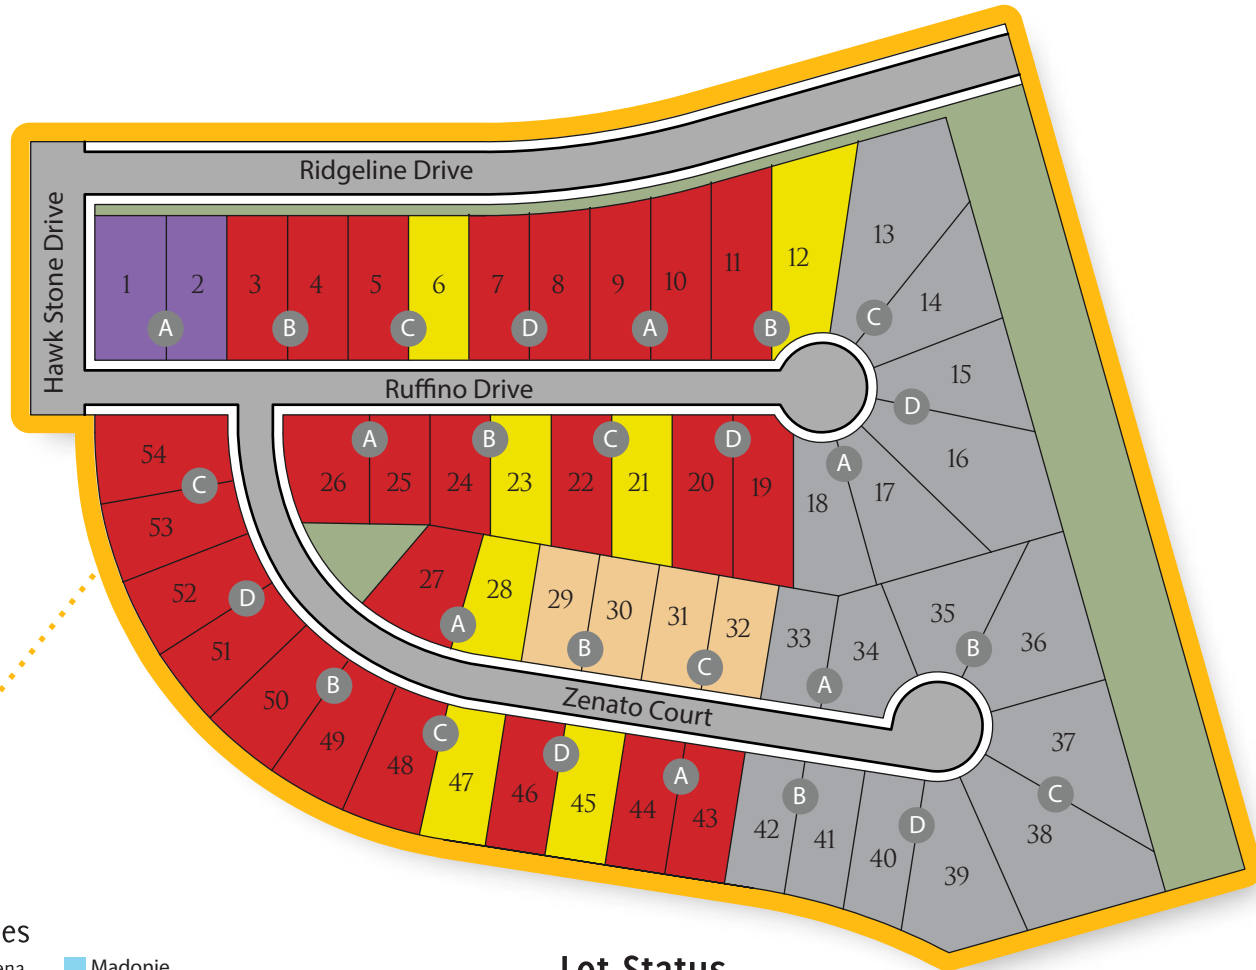

VILLAGE OF CORTONA  
AT FLYING HORSE

Exterior Color Scheme:

- A** Tony Taupe
- B** Pavestone
- C** Mega Griega
- D** Anonymous

Flying Horse Communities

- |          |           |        |             |
|----------|-----------|--------|-------------|
| Verona   | Messina   | Siena  | Madonie     |
| Toscana  | Calistoga | Milan  | Cortona     |
| Saratoga | Sonoma    | Molise | Golf Course |

Lot Status

- |        |             |           |
|--------|-------------|-----------|
| Sold   | Available   | Spec Home |
| Models | Unavailable |           |

July 09, 2017