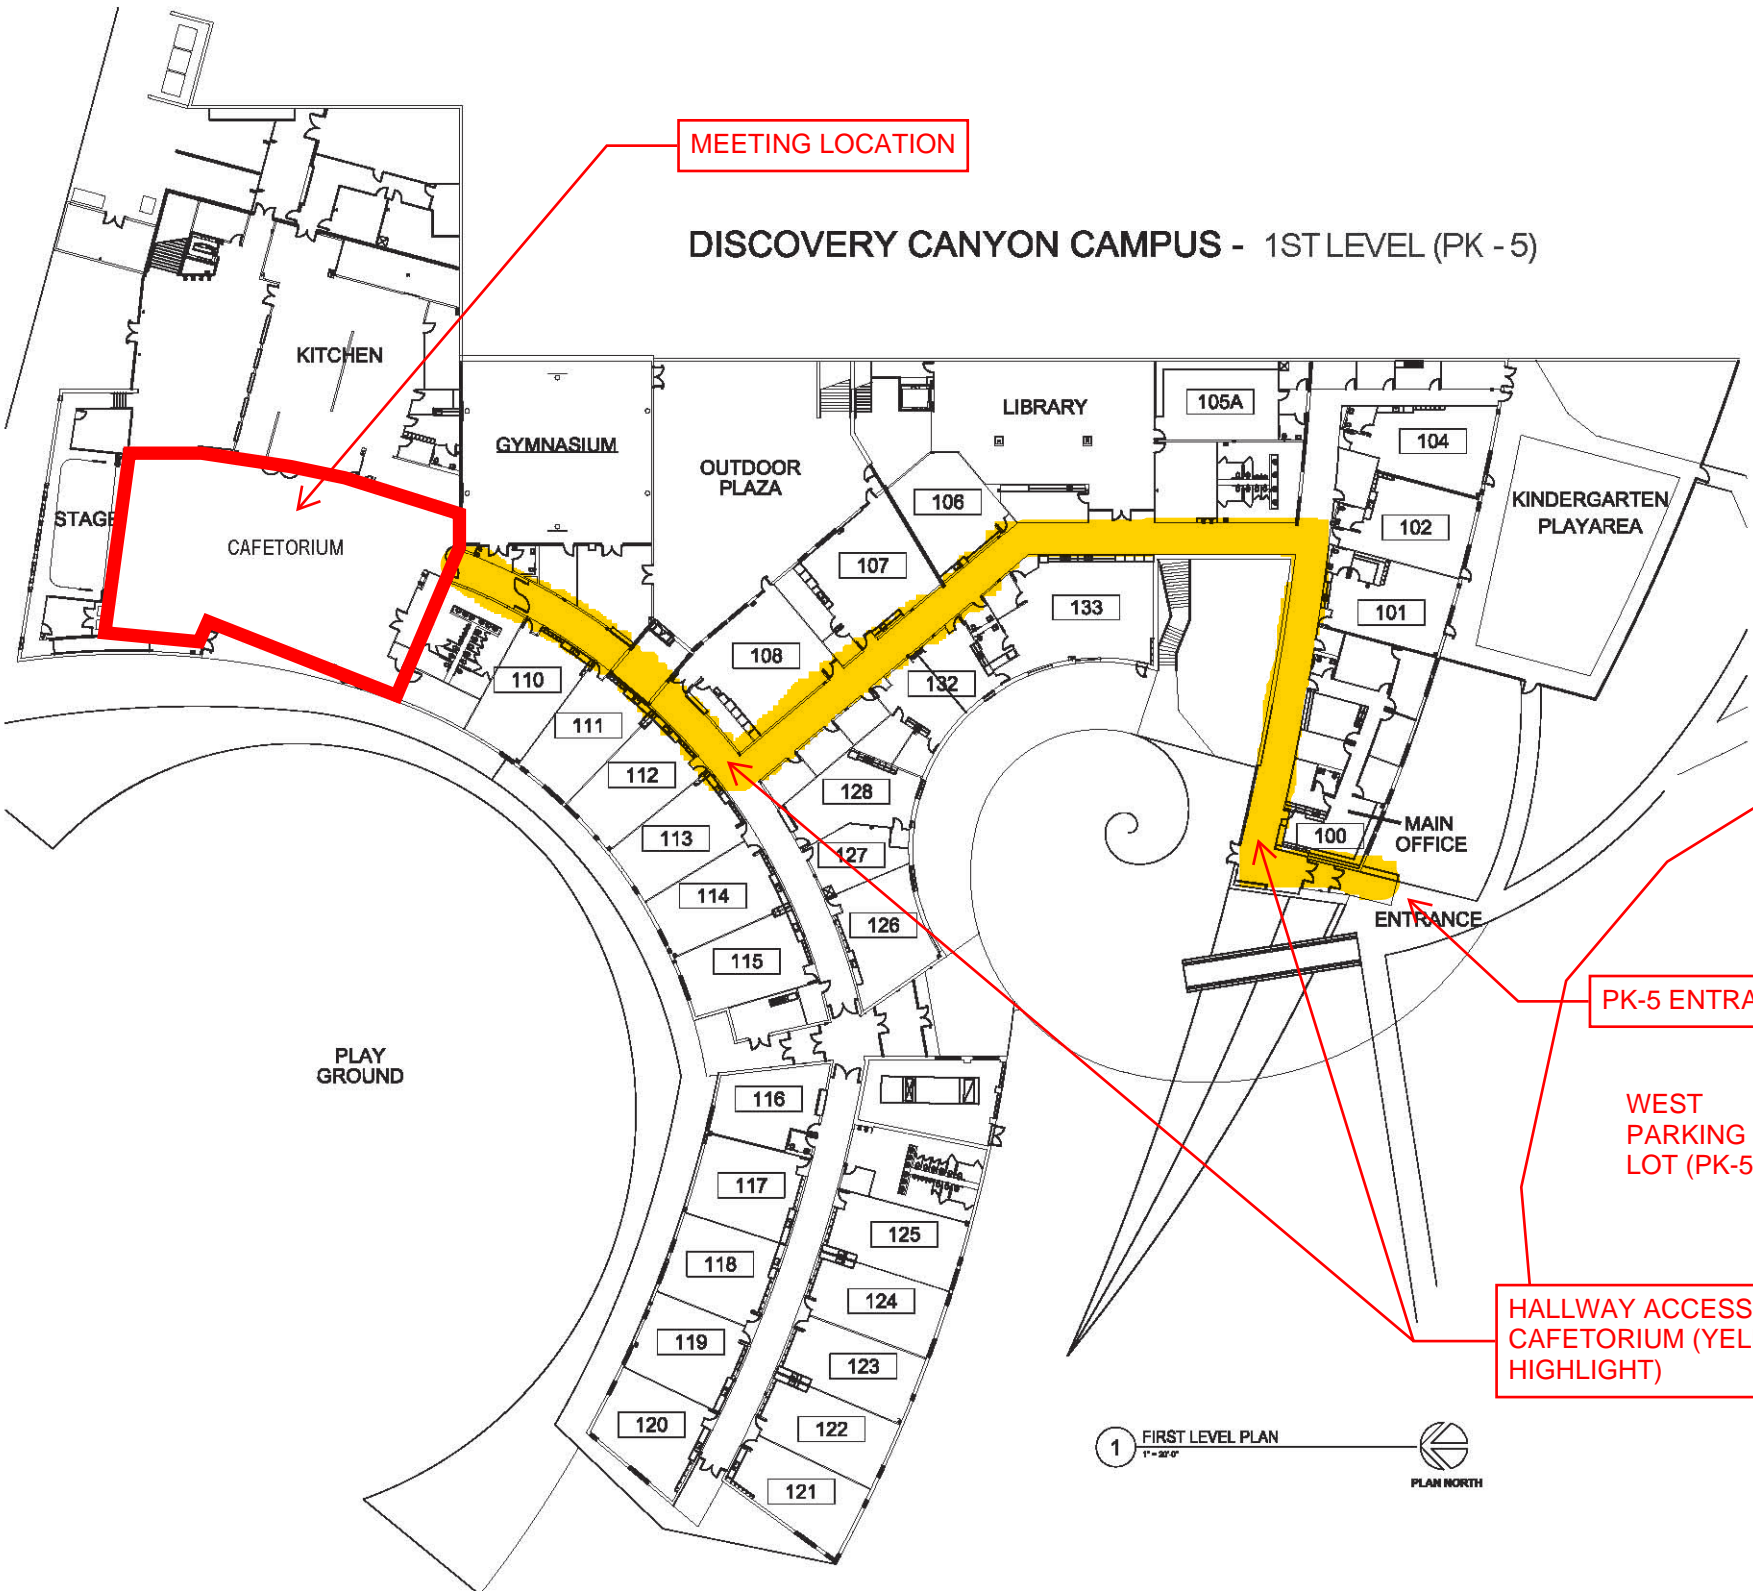

MEETING LOCATION

### DISCOVERY CANYON CAMPUS - 1ST LEVEL (PK - 5)

PK-5 ENTRANCE

WEST  
PARKING  
LOT (PK-5)

HALLWAY ACCESS TO  
CAFETORIUM (YELLOW  
HIGHLIGHT)

1 FIRST LEVEL PLAN  
1" = 20'